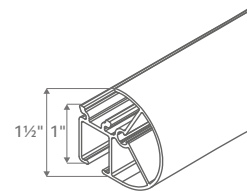

Architrac® K-Rail Assembled Set

TRACK STYLE

DIMENSIONS

Track Overview

- Assembled set includes all necessary components
- Versatile baton draw track adds a decorative element allowing for color coordination
- Compatible with every 1 3/8" finial
- Color coordinated to match with any finish
- Heavy duty, wheeled Ripplefold™ or ball bearing pleated carriers
- Wall or ceiling mount available
- Fiberglass, steel or PVC baton attached to the lead master carrier is recommended for traversing the draperies.

Specifications

PROFILE	DESCRIPTION	MATERIAL	HEADING STYLE	MOUNT	DRAW	MAX. TRACK SET LENGTH (FT.)	MAX. FABRIC WEIGHT (LBS.)	LBS. PER FT.
	84003 1 3/8" K-Rail Hand/Baton Draw	Extruded of 0.050" 6063T5 aluminum alloy etched and anodized.	Pleated, Ripplefold™	Ceiling, Wall	One-Way	16	64	4
					Two-Way	16	64	4