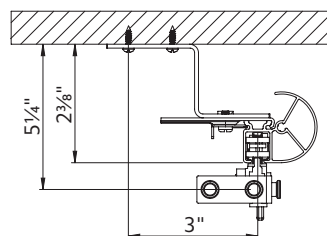

Specifications

PROFILE	DESCRIPTION	MATERIAL	HEADING STYLE	MOUNT	DRAW	MAX. TRACK SET LENGTH (FT.)	MAX. FABRIC WEIGHT (LBS.)	LBS. PER FT.
	84003 1 3/8" K-Rail Hand/Baton Draw	Extruded of 0.050" 6063T5 aluminum alloy etched and anodized.	Pleated, Ripplefold™	Ceiling, Wall	One-Way	16	64	4
					Two-Way	16	64	4

Maximum track lengths and maximum fabric weights do not apply to curved tracks. Send complete specifications to customer service for feasibility.

Installation

Install according to instructions.

WALL MOUNT

CEILING MOUNT

SUPPORT SPACING

Two brackets at each end 24" apart, 48" intervals over the remainder of track. Spacing may need to be shortened for heavier draperies.

Track Components

Wheeled Master Carriers