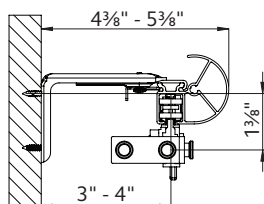

Architrac® K-Rail Assembled Set

TRACK STYLE

DIMENSIONS

Track Overview

- Assembled set includes all necessary components
- Versatile baton draw track adds a decorative element allowing for color coordination
- Compatible with every 1 3/8" finial
- Color coordinated to match with any finish
- Heavy duty, wheeled Ripplefold™ or ball bearing pleated carriers
- Wall or ceiling mount available
- Fiberglass, steel or PVC baton attached to the lead master carrier is recommended for traversing the draperies.

Available Colors

Available Draw Types

Specifications

PROFILE	DESCRIPTION	MATERIAL	HEADING STYLE	MOUNT	DRAW	MAX. TRACK SET LENGTH (FT.)	MAX. FABRIC WEIGHT (LBS.)	LBS. PER FT.
	84003 1 3/8" K-Rail Hand/Baton Draw	Extruded of 0.050" 6063T5 aluminum alloy etched and anodized.	Pleated, Ripplefold™	Ceiling, Wall	One-Way	16	64	4
					Two-Way	16	64	4

Maximum track lengths and maximum fabric weights do not apply to curved tracks. Send complete specifications to customer service for feasibility.

Installation

Install according to instructions.

WALL MOUNT

CEILING MOUNT

SUPPORT SPACING

Two brackets at each end 24" apart, 48" intervals over the remainder of track. Spacing may need to be shortened for heavier draperies.