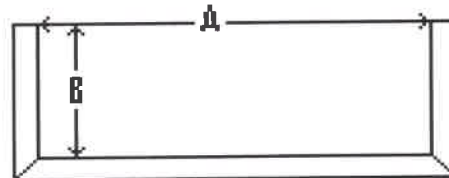

Outside Mount Valance w/ Standard Returns

Flush Mount

Inside Mount

How Valances are Measured

A = Valance Width B = Return Length

BDD Sonoran Faux Wood Collection

Smooth and Sandblast Painted/Whites

| | | WIDTH TO | | | | | | | | | | | | |
|-----------|------|----------|-----|-----|-----|-----|-----|-----|-----|-----|-----|-----|-----|-----|
| | | 24" | 30" | 36" | 42" | 48" | 54" | 60" | 66" | 72" | 78" | 84" | 90" | 96" |
| HEIGHT TO | 30" | 97 | 105 | 113 | 123 | 132 | 155 | 163 | 172 | 181 | 205 | 216 | 223 | 231 |
| | 36" | 101 | 109 | 118 | 130 | 140 | 163 | 172 | 183 | 193 | 216 | 229 | 237 | 245 |
| | 42" | 104 | 113 | 122 | 135 | 161 | 170 | 179 | 190 | 201 | 225 | 238 | 247 | 257 |
| | 48" | 108 | 117 | 128 | 141 | 168 | 179 | 188 | 200 | 212 | 237 | 251 | 260 | 271 |
| | 54" | 110 | 120 | 132 | 162 | 175 | 185 | 196 | 207 | 236 | 246 | 260 | 271 | 282 |
| | 60" | 114 | 126 | 137 | 168 | 181 | 193 | 205 | 218 | 246 | 258 | 273 | 285 | 297 |
| | 66" | 117 | 128 | 157 | 172 | 188 | 200 | 211 | 225 | 255 | 267 | 284 | 295 | 307 |
| | 72" | 120 | 133 | 163 | 179 | 194 | 207 | 220 | 235 | 266 | 279 | 297 | 310 | 321 |
| | 78" | 123 | 137 | 167 | 184 | 201 | 214 | 227 | 258 | 275 | 288 | 306 | 320 | 333 |
| | 84" | 127 | 157 | 172 | 190 | 207 | 222 | 236 | 268 | 285 | 299 | 319 | 333 | 347 |
| | 90" | 145 | 161 | 176 | 196 | 214 | 228 | 244 | 276 | 294 | 308 | 329 | 343 | 359 |
| | 96" | 149 | 165 | 180 | 201 | 219 | 235 | 250 | 284 | 302 | 317 | 338 | 354 | 369 |
| | 102" | 153 | 168 | 187 | 207 | 227 | 244 | 275 | 293 | 314 | 329 | 351 | 368 | 384 |
| 108" | 155 | 172 | 190 | 211 | 232 | 249 | 282 | 301 | 321 | 338 | 360 | 378 | 395 | |

*Two or more blinds on one headrail are recommended for sizes in shaded area. Price as two separate blinds.

The gap between multiple blinds on one headrail is 1/4". Cordless available on single shades up to 72".