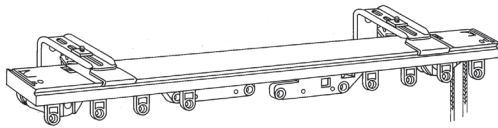

Architrac[®] Cord Draw System

Series 93001 Assembled Set

TRACK STYLE

DIMENSIONS

Track Overview

- Assembled set includes all necessary components
- Low profile track (5/8")
- Self lubricating end pulleys
- Front loading carriers for easy installation
- Can be curved or bent
- Wall or ceiling mount available

Available Colors

White

Specifications

PROFILE	DESCRIPTION	MATERIAL	HEADING STYLE	MOUNT	DRAW	MAX. TRACK SET LENGTH (FT.)	MAX. FABRIC WEIGHT (LBS.)		LBS. PER FT.	
	93001 Cord Draw can be angular bent using 12" radius or circular curved	Extruded of 0.050" 6063T5 aluminum alloy etched and anodized.	Pleated, Ripplefold™	Ceiling, Wall, Recessed	One-Way Two-Way	-	½" Pulley	lbs. per ft.	¾" Pulley	lbs. per ft.
						16	32	2	32	2
						32	32	1	64	2

Maximum track lengths and maximum fabric weights do not apply to curved tracks. Send complete specifications to customer service for feasibility.

Installation

Install according to instructions.

WALL MOUNT