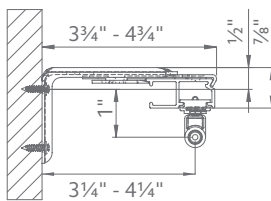

Architrac[®] Cord Draw System

Series 93001 Assembled Set

TRACK STYLE

DIMENSIONS

Track Overview

- Assembled set includes all necessary components
- Low profile track (5/8")
- Self lubricating end pulleys
- Front loading carriers for easy installation
- Can be curved or bent
- Wall or ceiling mount available

Available Colors

White

Specifications

PROFILE	DESCRIPTION	MATERIAL	HEADING STYLE	MOUNT	DRAW	MAX. TRACK SET LENGTH (FT.)	MAX. FABRIC WEIGHT (LBS.)		LBS. PER FT.	
	93001 Cord Draw can be angular bent using 12" radius or circular curved	Extruded of 0.050" 6063T5 aluminum alloy etched and anodized.	Pleated, Ripplefold™	Ceiling, Wall, Recessed	One-Way Two-Way	-	½" Pulley	lbs. per ft.	¾" Pulley	lbs. per ft.
						16	32	2	32	2
						32	32	1	64	2

Maximum track lengths and maximum fabric weights do not apply to curved tracks. Send complete specifications to customer service for feasibility.

Installation

Install according to instructions.

WALL MOUNT