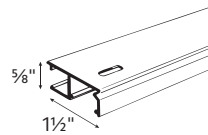

Architrac[®] Cord Draw System

Series 93001 Assembled Set

TRACK STYLE

DIMENSIONS

Track Overview

- Assembled set includes all necessary components
- Low profile track (5/8")
- Self lubricating end pulleys
- Front loading carriers for easy installation
- Can be curved or bent
- Wall or ceiling mount available

Available Colors

White

Specifications

PROFILE	DESCRIPTION	MATERIAL	HEADING STYLE	MOUNT	DRAW	MAX. TRACK SET LENGTH (FT.)	MAX. FABRIC WEIGHT (LBS.)		LBS. PER FT.	
	93001 Cord Draw can be angular bent using 12" radius or circular curved	Extruded of 0.050" 6063T5 aluminum alloy etched and anodized.	Pleated, Ripplefold™	Ceiling, Wall, Recessed	One-Way Two-Way	-	½" Pulley	lbs. per ft.	¾" Pulley	lbs. per ft.
						16	32	2	32	2
						32	32	1	64	2

Maximum track lengths and maximum fabric weights do not apply to curved tracks. Send complete specifications to customer service for feasibility.

Installation

Install according to instructions.

WALL MOUNT