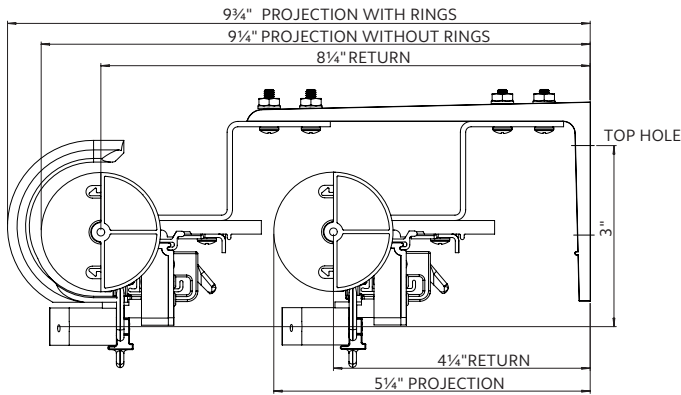

Installation for Standard Mount

Install according to instructions.

2" WALL MOUNT

2" CEILING MOUNT

SUPPORT SPACING

Two brackets at each end 24" apart, 48" intervals over the remainder of track. Spacing may need to be shortened for heavier draperies.

Installation for Double Mount

2" DOUBLE MOUNT

2" DOUBLE STAGGERED MOUNT

2" DOUBLE MOUNT WITH SUPERFINE™

2" & 1 3/8" DOUBLE STAGGERED MOUNT

2" & 1 3/8" DOUBLE MOUNT

SUPPORT SPACING

Two brackets at each end 24" apart, 48" intervals over the remainder of track. Spacing may need to be shortened for heavier draperies.