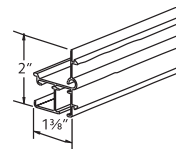

Estate™ Traverse Rod System

2" Estate™ Assembled Set

TRACK STYLE
DIMENSIONS FOR 83601
DIMENSIONS FOR 93601

Track Overview

- Assembled sets includes all necessary components
- Most versatile cord draw track
- Heavy duty, ball bearing pulleys
- Heavy duty, wheeled (Ripplefold™) or ball bearing (pleated) carriers
- Wall or ceiling mount available
- Multiple draw options available
- Briza™ Motorization available

Available Colors

*93601 available only in anodized and bronze.

White

Anodized

Bronze

Black

Specifications

PROFILE	DESCRIPTION	HEADING STYLE	MOUNT	DRAW	MAX. TRACK SET LENGTH (FT.)	MAX. FABRIC WEIGHT (LBS.)	LBS. PER FT.
	93601 2" Estate™ for Rounded Fascias	Pleated, Ripplefold™	Ceiling, Wall	One-Way	16	64	4
				Two-Way	16	64	4
	83601 2" Estate™ for Chroma Fascias	Pleated, Ripplefold™	Ceiling, Wall	One-Way	16	64	4
				Two-Way	16	64	4