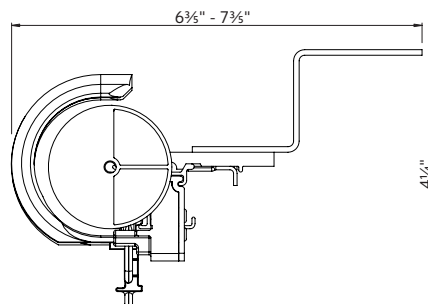

Estate™ Traverse Rod System

2" Estate™ Assembled Set

TRACK STYLE
DIMENSIONS FOR 83601
DIMENSIONS FOR 93601

Track Overview

- Assembled sets includes all necessary components
- Most versatile cord draw track
- Heavy duty, ball bearing pulleys
- Heavy duty, wheeled (Ripplefold™) or ball bearing (pleated) carriers
- Wall or ceiling mount available
- Multiple draw options available
- Briza™ Motorization available

Available Colors

*93601 available only in anodized and bronze.

White

Anodized

Bronze

Black

Specifications

PROFILE	DESCRIPTION	HEADING STYLE	MOUNT	DRAW	MAX. TRACK SET LENGTH (FT.)	MAX. FABRIC WEIGHT (LBS.)	LBS. PER FT.
	93601 2" Estate™ for Rounded Fascias	Pleated, Ripplefold™	Ceiling, Wall	One-Way	16	64	4
				Two-Way	16	64	4
	83601 2" Estate™ for Chroma Fascias	Pleated, Ripplefold™	Ceiling, Wall	One-Way	16	64	4
				Two-Way	16	64	4

Installation for Standard Mount

Install according to instructions.

2" WALL MOUNT

2" CEILING MOUNT

SUPPORT SPACING

Two brackets at each end 24" apart, 48" intervals over the remainder of track. Spacing may need to be shortened for heavier draperies.