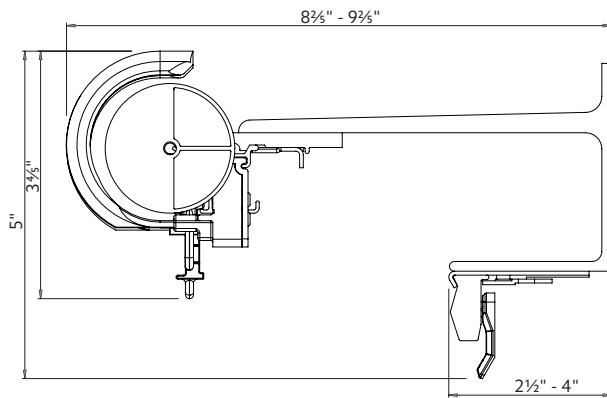

Installation for Standard Mount

Install according to instructions.

2" WALL MOUNT

2" CEILING MOUNT

SUPPORT SPACING

Two brackets at each end 24" apart, 48" intervals over the remainder of track. Spacing may need to be shortened for heavier draperies.

Installation for Double Mount

2" DOUBLE MOUNT

2" DOUBLE STAGGERED MOUNT

2" DOUBLE MOUNT WITH SUPERFINE™

2" & 1 3/8" DOUBLE STAGGERED MOUNT

2" & 1 3/8" DOUBLE MOUNT

SUPPORT SPACING

Two brackets at each end 24" apart, 48" intervals over the remainder of track. Spacing may need to be shortened for heavier draperies.

Track Components

Wheeled Master Carriers

ITEM	PRODUCT NUMBER	NOTES
	Buttmaster Carriers Right 84101 Heading Style: Pleated, Ripplefold™ Color: 061 Zinc, 059 Black	Drapery panels butt together at center, no flat areas to overlap 
	Buttmaster Carriers Left 84102 Heading Style: Pleated, Ripplefold™ Color: 061 Zinc, 059 Black	
	Overlap Carriers Right 84103 Heading Style: Pleated, Ripplefold™ Color: 061 Zinc, 059 Black	Drapery panels overlap at center 
	Overlap Carriers Left 84104 Heading Style: Pleated, Ripplefold™ Color: 061 Zinc, 059 Black	
	Overlap Carriers Ball Bearing Right Heading Style: Pleated Color: 93706055 Light Gray, 1856960 Satin Nickel 1856971 Brushed Bronze, 1856959 Black	
	Overlap Carriers Ball Bearing Left Heading Style: Pleated Color: 93707055 Light Gray, 1856975 Satin Nickel 1856976 Brushed Bronze, 1856974 Black	