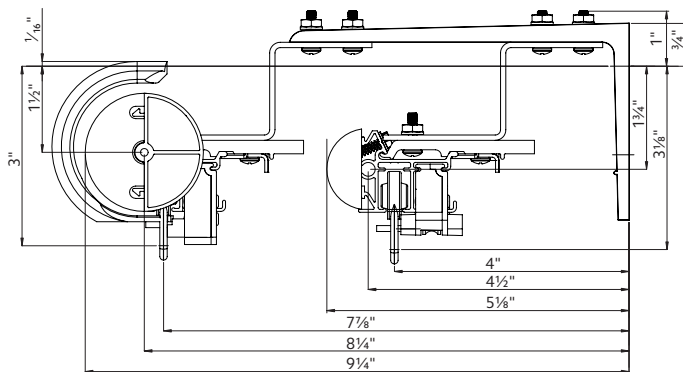

Installation for Standard Mount

Install according to instructions.

2" WALL MOUNT

2" CEILING MOUNT

SUPPORT SPACING

Two brackets at each end 24" apart, 48" intervals over the remainder of track. Spacing may need to be shortened for heavier draperies.

Installation for Double Mount

2" DOUBLE MOUNT

2" DOUBLE STAGGERED MOUNT

2" DOUBLE MOUNT WITH SUPERFINE™

2" & 1 3/8" DOUBLE STAGGERED MOUNT

2" & 1 3/8" DOUBLE MOUNT

SUPPORT SPACING

Two brackets at each end 24" apart, 48" intervals over the remainder of track. Spacing may need to be shortened for heavier draperies.

Track Components

Wheeled Master Carriers

ITEM	PRODUCT NUMBER	NOTES
	Buttmaster Carriers Right 84101 Heading Style: Pleated, Ripplefold™ Color: 061 Zinc, 059 Black	Drapery panels butt together at center, no flat areas to overlap 
	Buttmaster Carriers Left 84102 Heading Style: Pleated, Ripplefold™ Color: 061 Zinc, 059 Black	
	Overlap Carriers Right 84103 Heading Style: Pleated, Ripplefold™ Color: 061 Zinc, 059 Black	Drapery panels overlap at center 
	Overlap Carriers Left 84104 Heading Style: Pleated, Ripplefold™ Color: 061 Zinc, 059 Black	
	Overlap Carriers Ball Bearing Right Heading Style: Pleated Color: 93706055 Light Gray, 1856960 Satin Nickel 1856971 Brushed Bronze, 1856959 Black	
	Overlap Carriers Ball Bearing Left Heading Style: Pleated Color: 93707055 Light Gray, 1856975 Satin Nickel 1856976 Brushed Bronze, 1856974 Black	