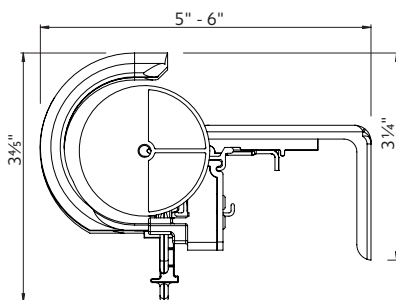

Estate™ Traverse Rod System

2" Estate™ Assembled Set

TRACK STYLE
DIMENSIONS FOR 83601
DIMENSIONS FOR 93601

Track Overview

- Assembled sets includes all necessary components
- Most versatile cord draw track
- Heavy duty, ball bearing pulleys
- Heavy duty, wheeled (Ripplefold™) or ball bearing (pleated) carriers
- Wall or ceiling mount available
- Multiple draw options available
- Briza™ Motorization available

Available Colors

*93601 available only in anodized and bronze.

White

Anodized

Bronze

Black

Specifications

PROFILE	DESCRIPTION	HEADING STYLE	MOUNT	DRAW	MAX. TRACK SET LENGTH (FT.)	MAX. FABRIC WEIGHT (LBS.)	LBS. PER FT.
	93601 2" Estate™ for Rounded Fascias	Pleated, Ripplefold™	Ceiling, Wall	One-Way	16	64	4
				Two-Way	16	64	4
	83601 2" Estate™ for Chroma Fascias	Pleated, Ripplefold™	Ceiling, Wall	One-Way	16	64	4
				Two-Way	16	64	4

Installation for Standard Mount

Install according to instructions.

2" WALL MOUNT

2" CEILING MOUNT

SUPPORT SPACING

Two brackets at each end 24" apart, 48" intervals over the remainder of track. Spacing may need to be shortened for heavier draperies.

Installation for Double Mount

2" DOUBLE MOUNT

2" DOUBLE STAGGERED MOUNT

2" DOUBLE MOUNT WITH SUPERFINE™

2" & 1 3/8" DOUBLE STAGGERED MOUNT

2" & 1 3/8" DOUBLE MOUNT

SUPPORT SPACING

Two brackets at each end 24" apart, 48" intervals over the remainder of track. Spacing may need to be shortened for heavier draperies.