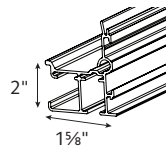

Estate™ Traverse Rod System

2" Estate™ Assembled Set

TRACK STYLE
DIMENSIONS FOR 83601
DIMENSIONS FOR 93601

Track Overview

- Assembled sets includes all necessary components
- Most versatile cord draw track
- Heavy duty, ball bearing pulleys
- Heavy duty, wheeled (Ripplefold™) or ball bearing (pleated) carriers
- Wall or ceiling mount available
- Multiple draw options available
- Briza™ Motorization available

Available Colors

*93601 available only in anodized and bronze.

White

Anodized

Bronze

Black

Specifications

PROFILE	DESCRIPTION	HEADING STYLE	MOUNT	DRAW	MAX. TRACK SET LENGTH (FT.)	MAX. FABRIC WEIGHT (LBS.)	LBS. PER FT.
	93601 2" Estate™ for Rounded Fascias	Pleated, Ripplefold™	Ceiling, Wall	One-Way	16	64	4
				Two-Way	16	64	4
	83601 2" Estate™ for Chroma Fascias	Pleated, Ripplefold™	Ceiling, Wall	One-Way	16	64	4
				Two-Way	16	64	4