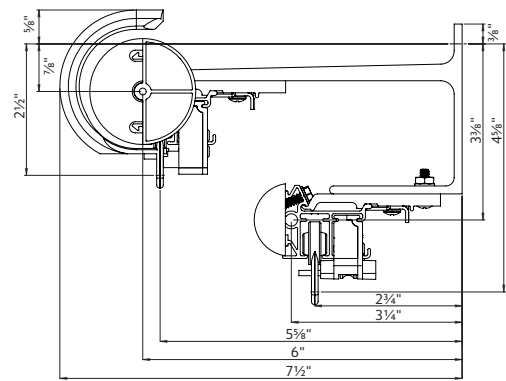

Installation for Standard Mount

Install according to instructions.

2" WALL MOUNT

2" CEILING MOUNT

SUPPORT SPACING

Two brackets at each end 24" apart, 48" intervals over the remainder of track. Spacing may need to be shortened for heavier draperies.

Installation for Double Mount

2" DOUBLE MOUNT

2" DOUBLE STAGGERED MOUNT

2" DOUBLE MOUNT WITH SUPERFINE™

2" & 1 3/8" DOUBLE STAGGERED MOUNT

2" & 1 3/8" DOUBLE MOUNT

SUPPORT SPACING

Two brackets at each end 24" apart, 48" intervals over the remainder of track. Spacing may need to be shortened for heavier draperies.

Track Components

Wheeled Master Carriers

ITEM	PRODUCT NUMBER	NOTES
	Buttmaster Carriers Right 84101 Heading Style: Pleated, Ripplefold™ Color: 061 Zinc, 059 Black	Drapery panels butt together at center, no flat areas to overlap 
	Buttmaster Carriers Left 84102 Heading Style: Pleated, Ripplefold™ Color: 061 Zinc, 059 Black	
	Overlap Carriers Right 84103 Heading Style: Pleated, Ripplefold™ Color: 061 Zinc, 059 Black	Drapery panels overlap at center 
	Overlap Carriers Left 84104 Heading Style: Pleated, Ripplefold™ Color: 061 Zinc, 059 Black	
	Overlap Carriers Ball Bearing Right Heading Style: Pleated Color: 93706055 Light Gray, 1856960 Satin Nickel 1856971 Brushed Bronze, 1856959 Black	
	Overlap Carriers Ball Bearing Left Heading Style: Pleated Color: 93707055 Light Gray, 1856975 Satin Nickel 1856976 Brushed Bronze, 1856974 Black	