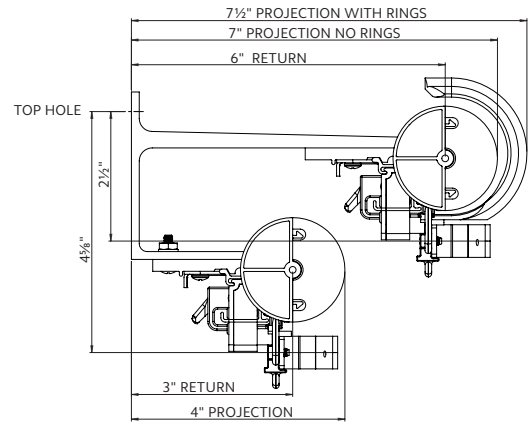

Installation for Standard Mount

Install according to instructions.

2" WALL MOUNT

2" CEILING MOUNT

SUPPORT SPACING

Two brackets at each end 24" apart, 48" intervals over the remainder of track. Spacing may need to be shortened for heavier draperies.

Installation for Double Mount

2" DOUBLE MOUNT

2" DOUBLE STAGGERED MOUNT

2" DOUBLE MOUNT WITH SUPERFINE™

2" & 1 3/8" DOUBLE STAGGERED MOUNT

2" & 1 3/8" DOUBLE MOUNT

SUPPORT SPACING

Two brackets at each end 24" apart, 48" intervals over the remainder of track. Spacing may need to be shortened for heavier draperies.