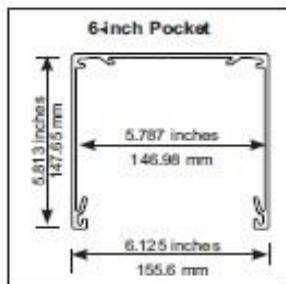

6-Inch (152mm) Pocket