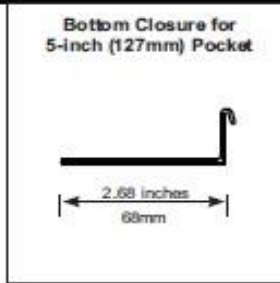

5-Inch (127mm) Pocket