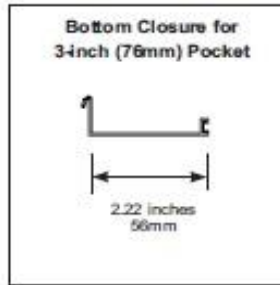

Sonoran Roller Shades by B.D.D., Inc.

Pocket Dimensions

3-inch (76mm) Pocket