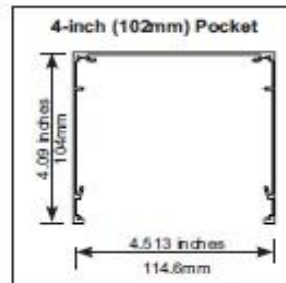

See page 13 for pocket and closure specifications.

Multiple shades may be mounted side by side inside the pocket.

Sonoran Roller Shades by B.D.D., Inc.

Pocket Dimensions

3-inch (76mm) Pocket

4-Inch (102mm) Pocket