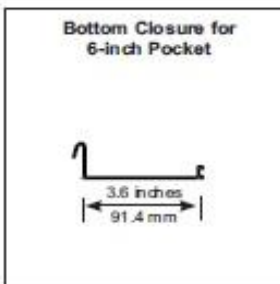

6-Inch (152mm) Pocket