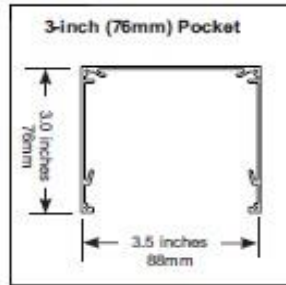

Sonoran Roller Shades by B.D.D., Inc.

Pocket Dimensions

3-inch (76mm) Pocket