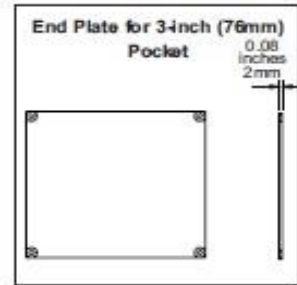

Sonoran Roller Shades by B.D.D., Inc.

Pocket Dimensions

3-inch (76mm) Pocket