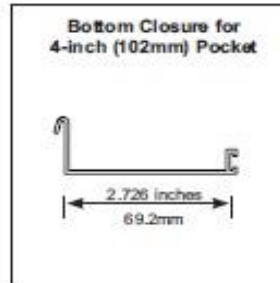

See page 13 for pocket and closure specifications.

Multiple shades may be mounted side by side inside the pocket.

Sonoran Roller Shades by B.D.D., Inc.

Pocket Dimensions

3-inch (76mm) Pocket

4-Inch (102mm) Pocket