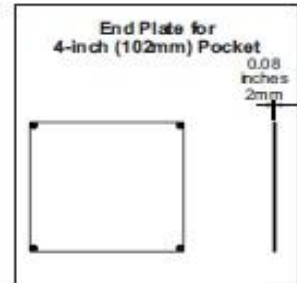

See page 13 for pocket and closure specifications.

Multiple shades may be mounted side by side inside the pocket.

Sonoran Roller Shades by B.D.D., Inc.

Pocket Dimensions

3-inch (76mm) Pocket

4-Inch (102mm) Pocket