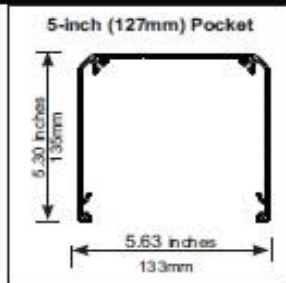

5-Inch (127mm) Pocket