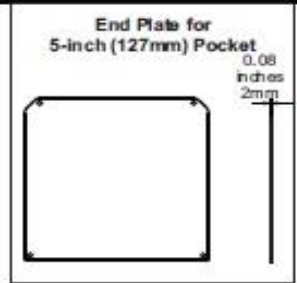

5-Inch (127mm) Pocket