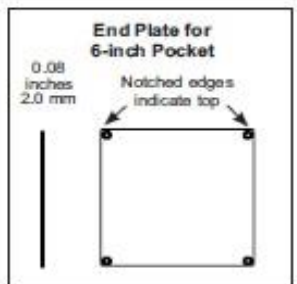

6-Inch (152mm) Pocket