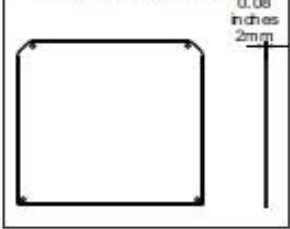

End Plate for 3-inch (76mm) Pocket

4-Inch (102mm) Pocket

Bottom Closure for 4-inch (102mm) Pocket

End Plate for 4-inch (102mm) Pocket

5-Inch (127mm) Pocket

Bottom Closure for 5-inch (127mm) Pocket

End Plate for 5-inch (127mm) Pocket