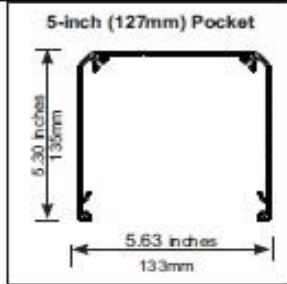

End Plate for 3-inch (76mm) Pocket

4-Inch (102mm) Pocket

Bottom Closure for 4-inch (102mm) Pocket

End Plate for 4-inch (102mm) Pocket

5-Inch (127mm) Pocket

Bottom Closure for 5-inch (127mm) Pocket

End Plate for 5-inch (127mm) Pocket