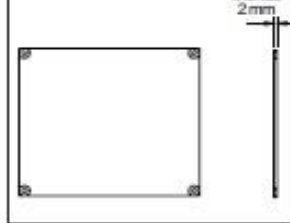

Bottom Closure for 3-inch (76mm) Pocket

End Plate for 3-inch (76mm) Pocket