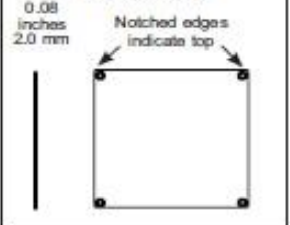

Bottom Closure for 6-inch Pocket

End Plate for 6-inch Pocket