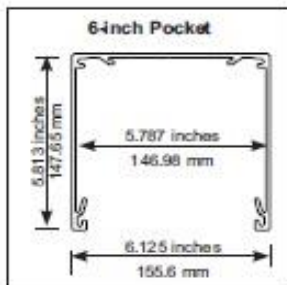

6-Inch (152mm) Pocket