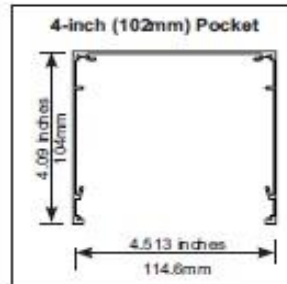

4-Inch (102mm) Pocket