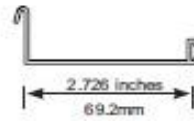

Bottom Closure for 4-inch (102mm) Pocket