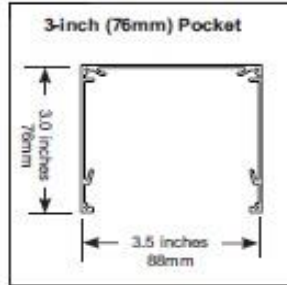

Sonoran Roller Shades by B.D.D., Inc.

Pocket Dimensions

3-inch (76mm) Pocket