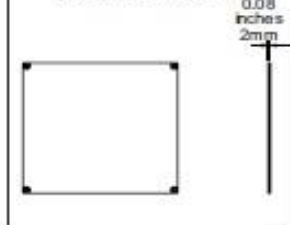

End Plate for 3-inch (76mm) Pocket

4-Inch (102mm) Pocket

Bottom Closure for 4-inch (102mm) Pocket

End Plate for 4-inch (102mm) Pocket

5-Inch (127mm) Pocket

Bottom Closure for 5-inch (127mm) Pocket

End Plate for 5-inch (127mm) Pocket