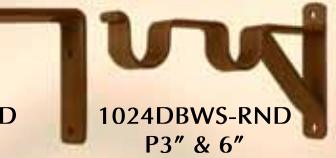

BATON  
1016 :  
IRON ROD  
1<sup>1</sup>/<sub>2</sub>" DIA  
L48"

1" DIA ROUND HOLLOW ROD

1028-RND  
P3"

1028-RND  
P6"

1024DBWS-RND  
P3" & 6"

350 ROUND RING  
1<sup>1</sup>/<sub>2</sub>" ID

302  
SOCKETS

303

300 CONNECTOR

TIE BACKS 1087

shown with  
Finial 946

shown with  
Finial 950